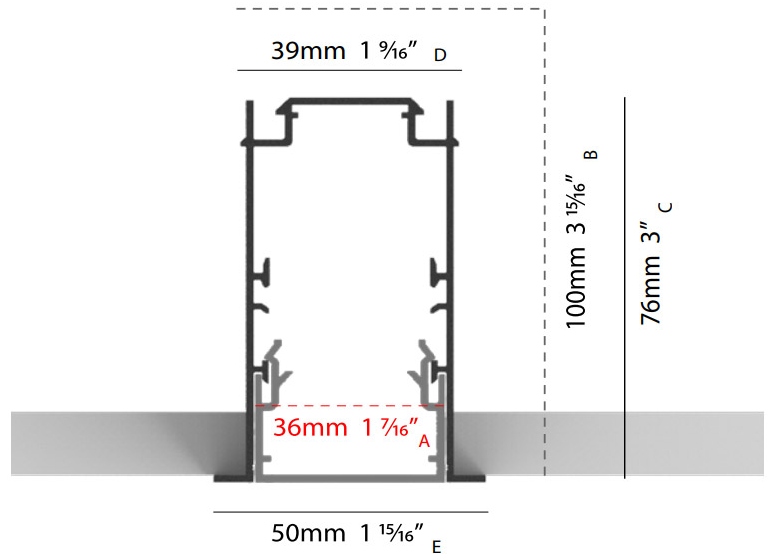

#### RATINGS AND CERTIFICATIONS

Certified By: Certified for North American Standards  
 IP rating: IP20

A: OPENING WIDTH    B: RECESS DEPTH    C: PROFILE HEIGHT  
 D: PROFILE WIDTH    E: MOUNTING INCLUDING FLANGE